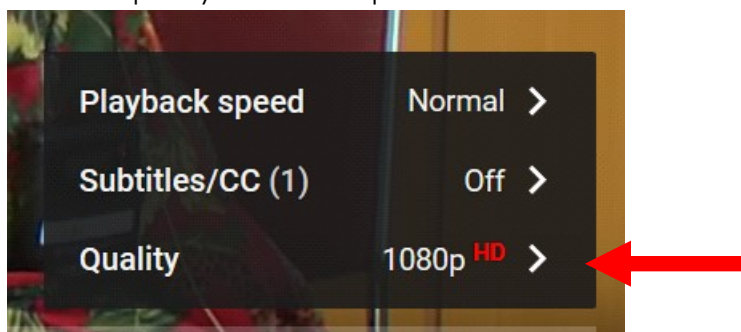

2. The current video quality will show up.