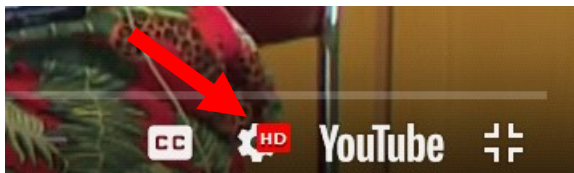

## Tip – How do I reduce/change video quality in YouTube?

1. At the bottom right hand corner of your Youtube video, you will be able to find out the current video quality by clicking the **Settings** icon as shown below.